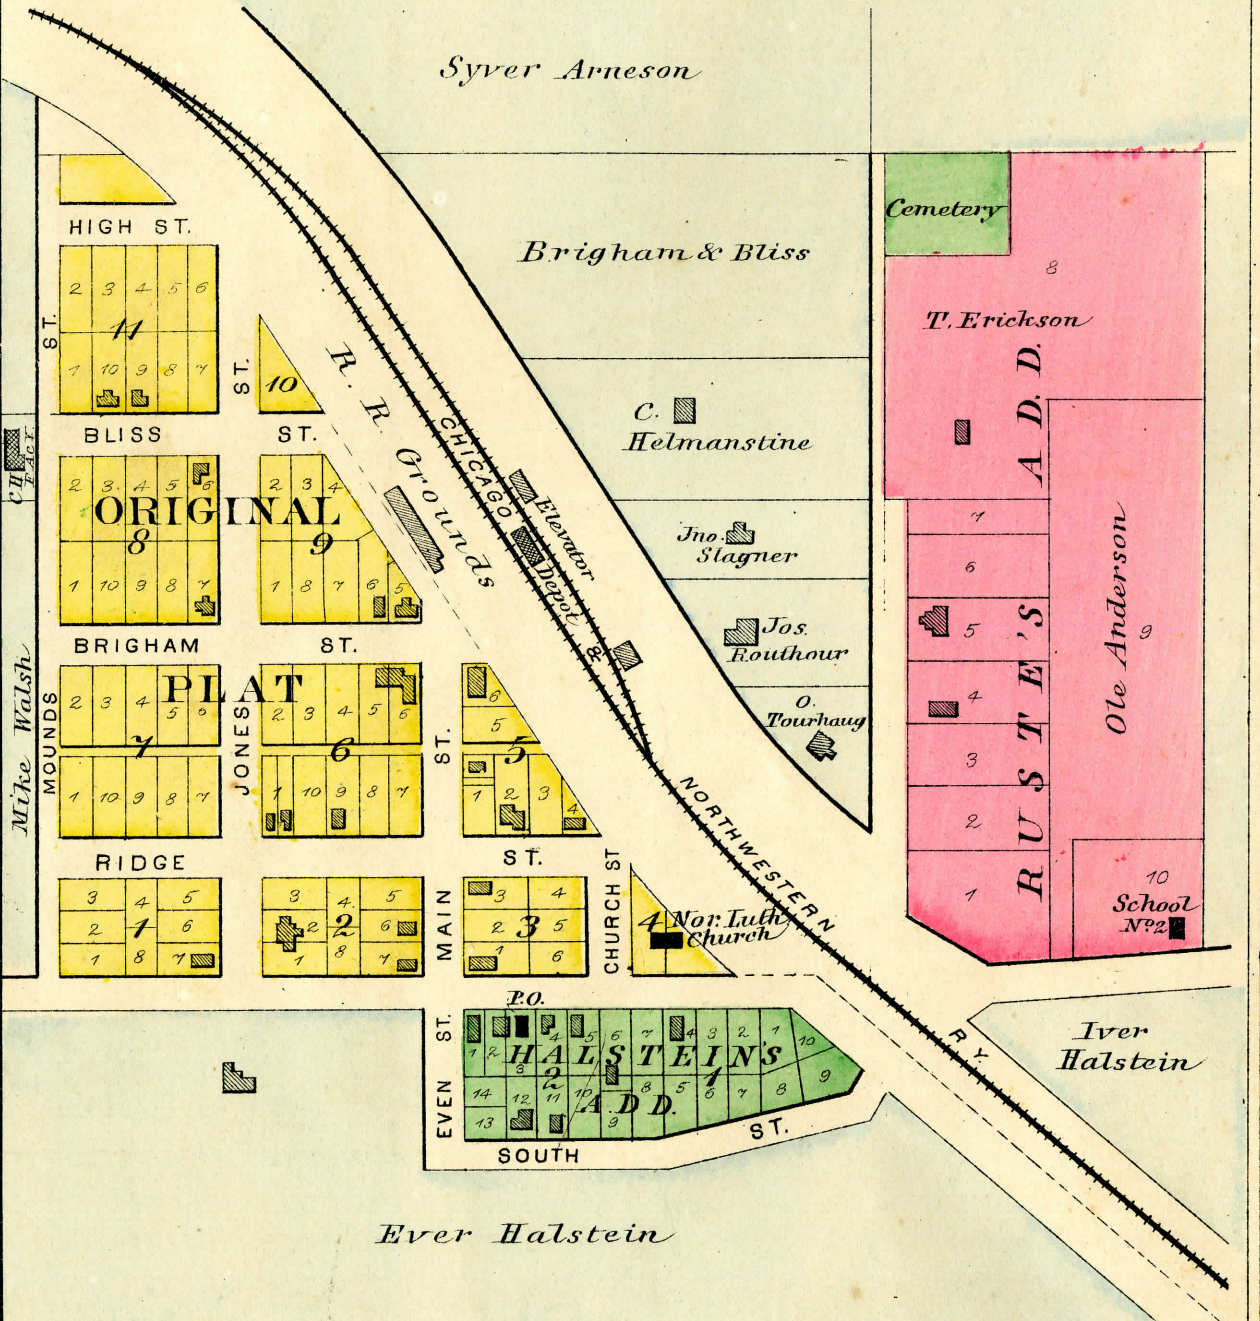

BLUE MOUNDS

Scale 300 ft 1 inch

Syver Arneson

Ever Halstein