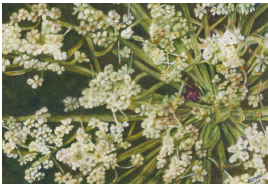

Queen Anne's Lace Close Up

Watercolor
7.25 x 10.25 in

Inv #: 106
Framed Size: 11 x 14 x 0.75 in
Price: $250.00
Status: Available